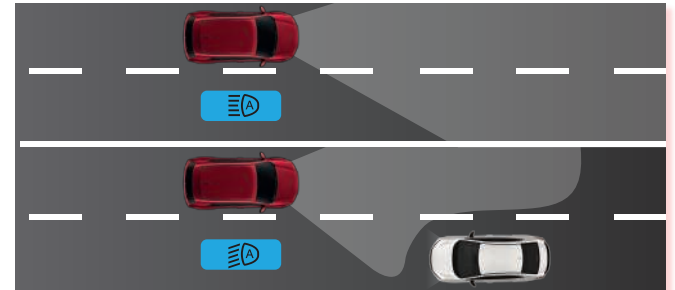

ROAD DEPARTURE MITIGATION

Provide corrective steering and applying brakes when the car seems to deviate from a detected lane.

LANE KEEP ASSIST SYSTEM

Alerts and gently corrects the steering to keep vehicle centered in a detected lane.

FORWARD COLLISION WARNING

Alerts driver of a potential risk of collision ahead.

COLLISION MITIGATION BRAKING SYSTEM

Applies brakes where risk of collision is imminent.

AUTO HIGH BEAM

Switches between high beam and low beam automatically for better night visibility.