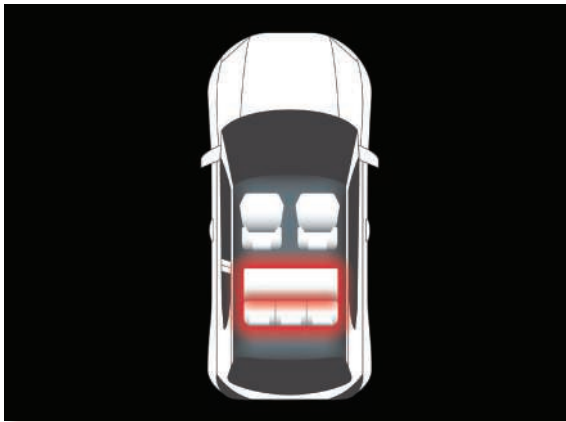

TRENDS E T T I N G S A F E T Y

The WR-V is packed with best-in-class safety features so you can take on routine drives and new journeys with absolute peace of mind.

REAR SEAT REMINDER

Visually alerts driver to check the rear seat for passengers or items before exiting the car.