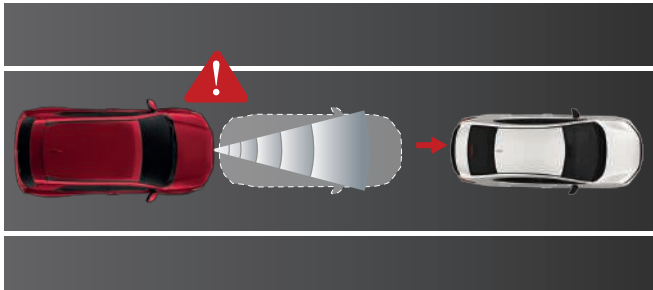

FORWARD COLLISION WARNING

Alerts driver of a potential risk of collision ahead.