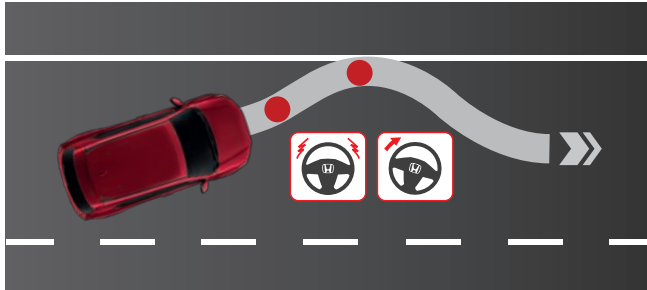

ROAD DEPARTURE MITIGATION

Provide corrective steering and applying brakes when the car seems to deviate from a detected lane.