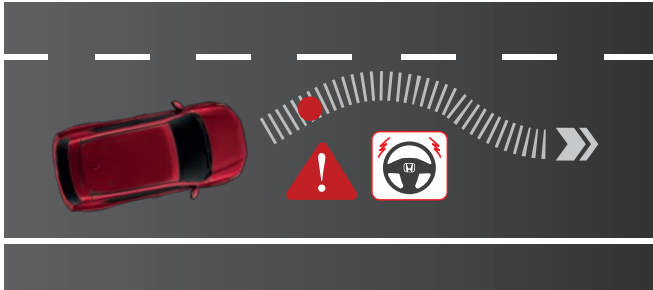

LANE DEPARTURE WARNING

Alerts you to quickly correct your steering when your car drifts out of a detected lane.