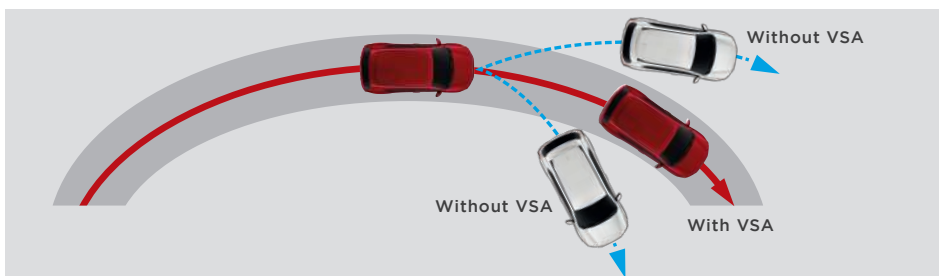

VEHICLE STABILITY ASSIST (VSA)

Ensure smoother cornering by lessening understeers or oversteers.