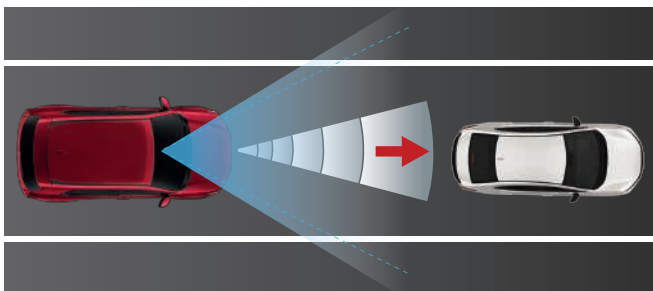

ROAD DEPARTURE MITIGATION

Provide corrective steering and applying brakes when the car seems to deviate from a detected lane.

LANE KEEP ASSIST SYSTEM

Alerts and gently corrects the steering to keep vehicle centered in a detected lane.

FORWARD COLLISION WARNING

Alerts driver of a potential risk of collision ahead.

COLLISION MITIGATION BRAKING SYSTEM

Applies brakes where risk of collision is imminent.

AUTO HIGH BEAM

Switches between high beam and low beam automatically for better night visibility.

ADAPTIVE CRUISE CONTROL

Set the distance and speed, maintain and cruise at a safe fixed distance from other vehicles.

LEAD CAR DEPARTURE NOTIFICATION SYSTEM

Alerts the driver that it's time to move as the car ahead moves.