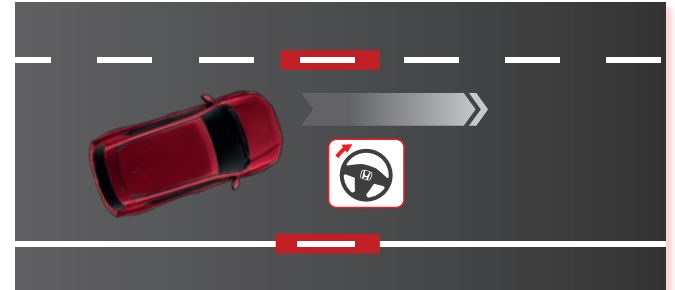

LANE KEEP ASSIST SYSTEM

Alerts and gently corrects the steering to keep vehicle centered in a detected lane.