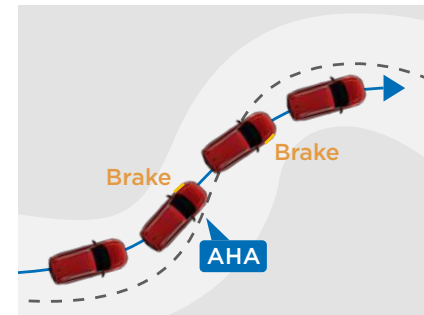

Get alerted to move when the vehicle ahead moves.

*Auto High Beam is available for V variant only.

ULTIMATE PEACE OF MIND

MULTI VIEW CAMERA SYSTEM (360 CAMERA)

Provides an integrated 360-degree perspective of your vehicle's surroundings to aid in parking and manoeuvring for enhanced awareness.

BLIND SPOT INFORMATION

Detects vehicles in your blind spots and alerts you with visual and audible warnings.

CROSS TRAFFIC MONITOR

Monitors for vehicles while you reverse and warns you of traffic from either side.

REAR SEAT REMINDER

Delivers a visual alert to inform you to inspect the rear seat for passengers or items left behind.

ISOFIX I-SIZE TYPE

Industry-standard anchor points to secure your child's car seat in place.

8 AIRBAGS

Enhanced safety with a comprehensive 8-airbag system for a secure journey.

AGILE HANDLE ASSIST (AHA)

Optimises vehicle handling by precisely regulating the car's systems, providing superior grip and control especially during turns.