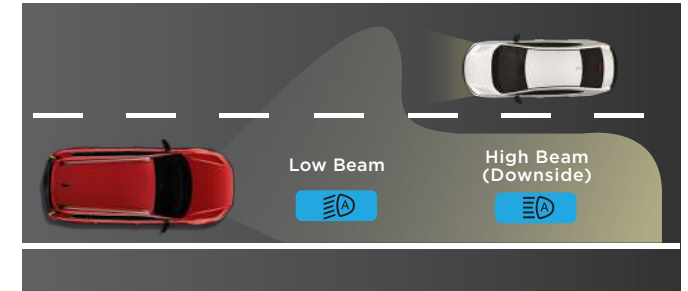

ADAPTIVE DRIVING BEAM*

Intelligently adjusts the beam pattern to enhance visibility without causing discomfort to other road users.