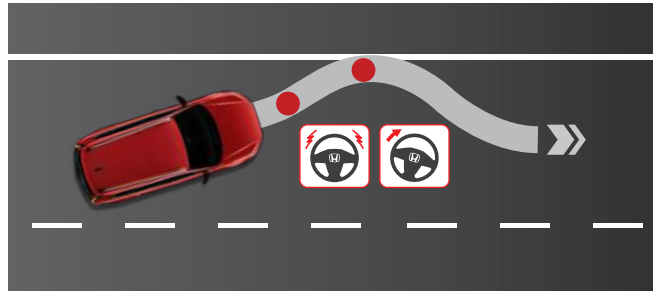

HANDS-FREE POWER TAILGATE WITH WALKAWAY CLOSE

Elevate convenience effortlessly, hands-free. Lift your foot beneath the bumper to open the boot and walk away to automatically close.

REMOTE ENGINE START

Experience ultimate control even before you start your journey. Warm up and cool down your vehicle from a distance.

VERSATILE SPACE

Enjoy versatile functionality with the option to fold down seats to accommodate various items.

*Honda SENSING alerts and assists drivers to drive safely on the road. Honda SENSING functions best in conducive weather and visibility conditions. Keep the camera clean and unobstructed for optimum performance. Despite the capabilities of Honda SENSING, drivers remain responsible for safely operating the vehicle and avoiding collisions. Drivers should always keep their hands on the steering wheel and be in control of their driving behaviour at all times.

Honda SENSING

A sense of safety and security for you and your passengers.
Get intuitive driver-assistive technology that truly looks out for you.

LANE DEPARTURE WARNING

Get alerted with vibrations from your steering wheel should you unintentionally drift from your lane.