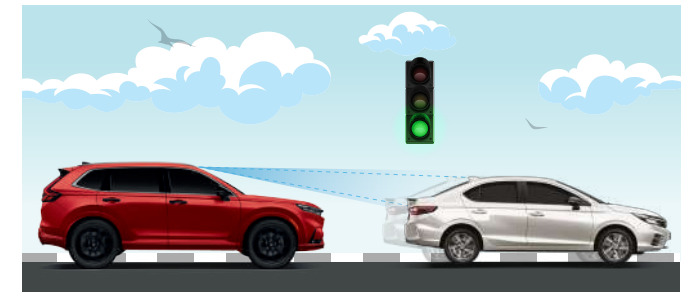

LEAD CAR DEPARTURE NOTIFICATION SYSTEM

Get alerted to move when the vehicle ahead moves.

*Auto High Beam is available for V variant only.