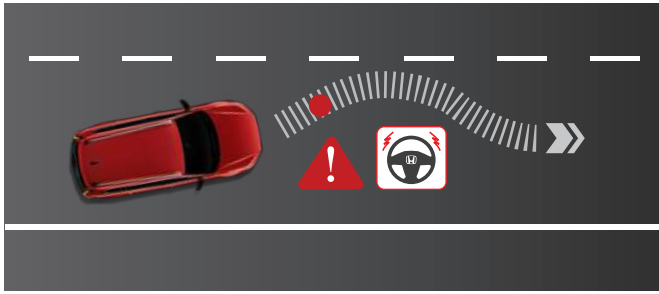

HANDS-FREE POWER TAILGATE WITH WALKAWAY CLOSE

Elevate convenience effortlessly, hands-free. Lift your foot beneath the bumper to open the boot and walk away to automatically close.

REMOTE ENGINE START

Experience ultimate control even before you start your journey. Warm up and cool down your vehicle from a distance.

VERSATILE SPACE

Enjoy versatile functionality with the option to fold down seats to accommodate various items.

*Honda SENSING alerts and assists drivers to drive safely on the road. Honda SENSING functions best in conducive weather and visibility conditions. Keep the camera clean and unobstructed for optimum performance. Despite the capabilities of Honda SENSING, drivers remain responsible for safely operating the vehicle and avoiding collisions. Drivers should always keep their hands on the steering wheel and be in control of their driving behaviour at all times.

Honda SENSING

A sense of safety and security for you and your passengers.
Get intuitive driver-assistive technology that truly looks out for you.

LANE DEPARTURE WARNING

Get alerted with vibrations from your steering wheel should you unintentionally drift from your lane.