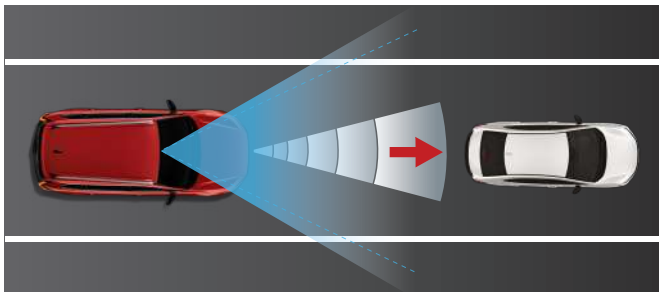

ROAD DEPARTURE MITIGATION

Offers corrective steering and engages the brakes if the vehicle appears to stray from an identified road.

LANE KEEP ASSIST SYSTEM

Alerts and subtly adjusts the steering to maintain the vehicle in the middle of the lane.

FORWARD COLLISION WARNING

Provides audio and visual warnings when a potential risk of collision ahead is detected.

COLLISION MITIGATION BRAKING SYSTEM

Brakes will immediately be applied to prevent or reduce the impact of collision.

ADAPTIVE DRIVING BEAM*

Intelligently adjusts the beam pattern to enhance visibility without causing discomfort to other road users.

ADAPTIVE CRUISE CONTROL

Set a safe distance and speed while maintaining a fixed safe cruising distance from other vehicles.^

Get alerted to move when the vehicle ahead moves.

*Auto High Beam is available for V variant only.

ULTIMATE PEACE OF MIND

MULTI VIEW CAMERA SYSTEM (360 CAMERA)

Provides an integrated 360-degree perspective of your vehicle's surroundings to aid in parking and manoeuvring for enhanced awareness.