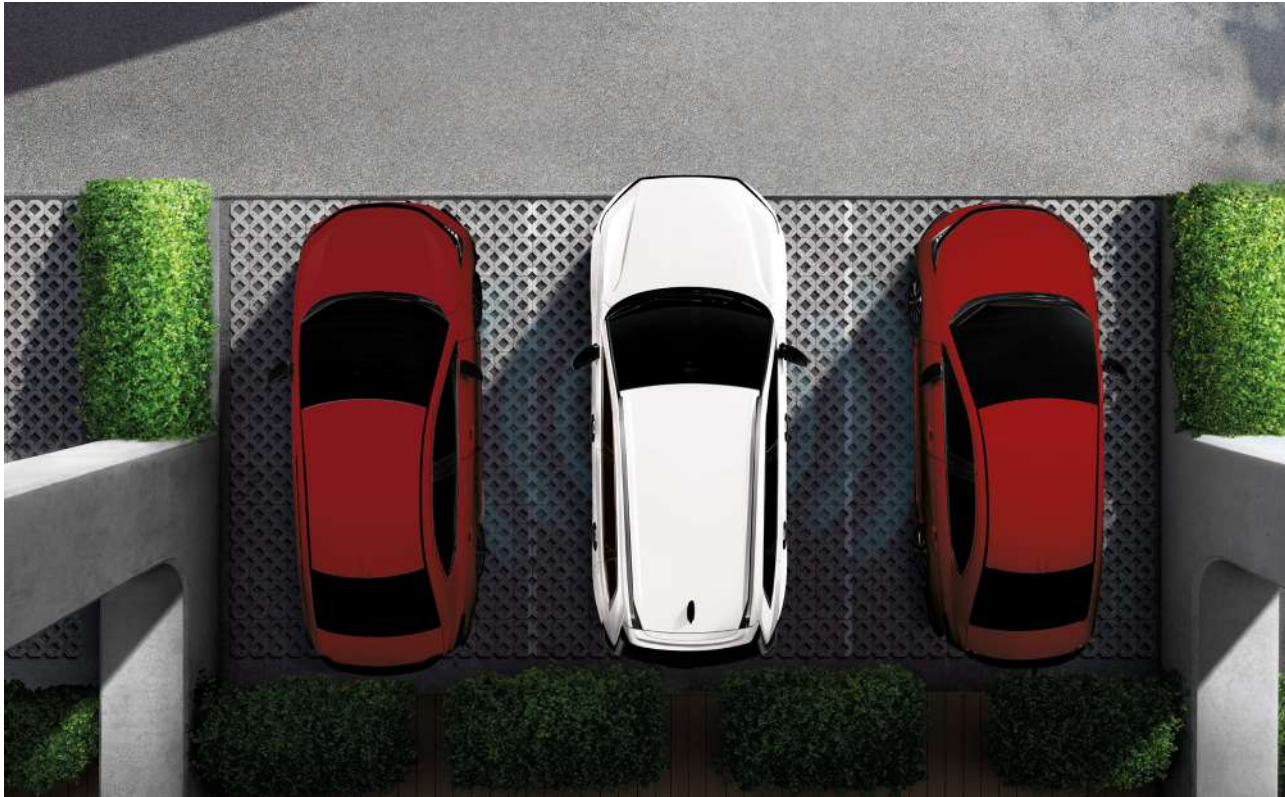

ADAPTIVE DRIVING BEAM*

Intelligently adjusts the beam pattern to enhance visibility without causing discomfort to other road users.

ADAPTIVE CRUISE CONTROL

Set a safe distance and speed while maintaining a fixed safe cruising distance from other vehicles.^

Get alerted to move when the vehicle ahead moves.

*Auto High Beam is available for V variant only.

ULTIMATE PEACE OF MIND

MULTI VIEW CAMERA SYSTEM (360 CAMERA)

Provides an integrated 360-degree perspective of your vehicle's surroundings to aid in parking and manoeuvring for enhanced awareness.